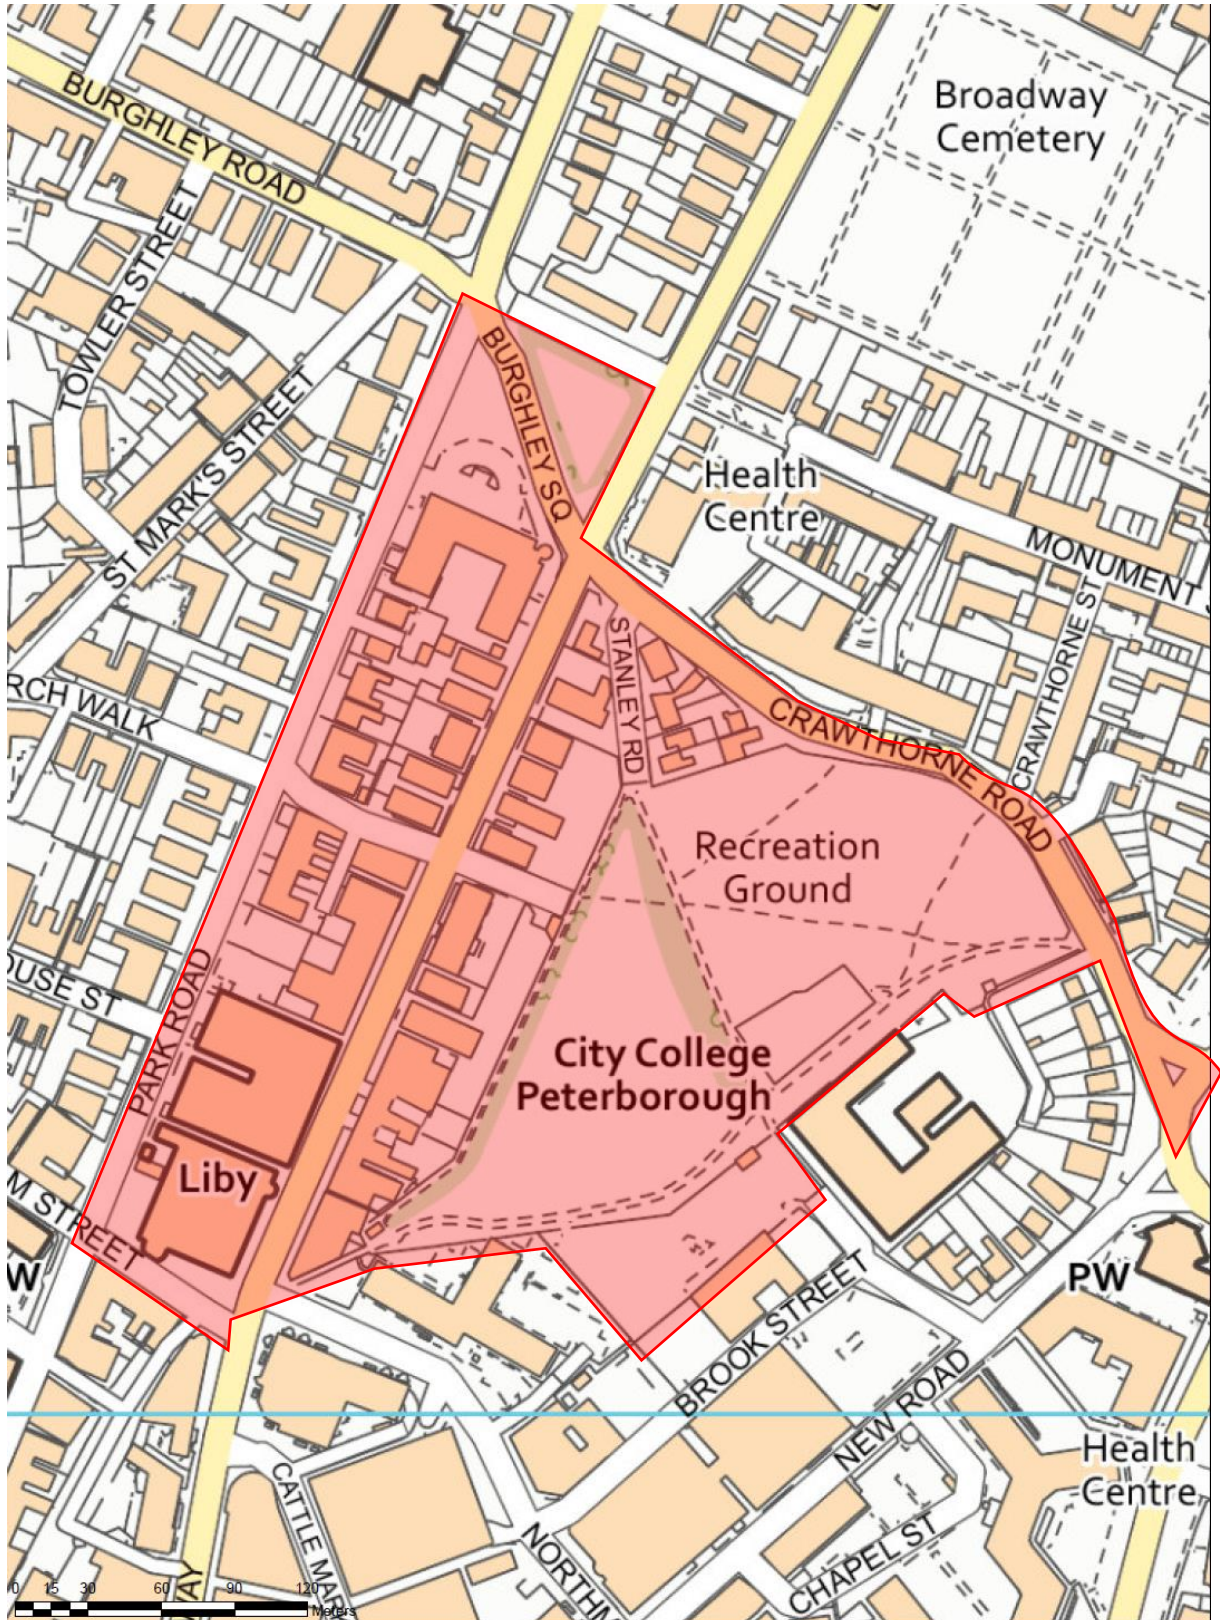

**Proposed alcohol restriction zone within the
Millfield, New England, Eastfield & Embankment PSPO 2020**

Persons within Stanley Recreation Ground, Stanley Road, Crawthorne Road, Brook Street car park, Broadway (from its junction with Northminster and up to Crawthorne Rd and Burghley Square junction), Fitzwilliam Street, Church Walk (from Stanley Recreation Ground up to junction with Park Road) and Park Road (from junction with Fitzwilliam Street and up to an including junction with Burghley Square) as defined in the map outlined in red are prohibited to consume alcohol or be in possession of an open vessel containing alcohol.