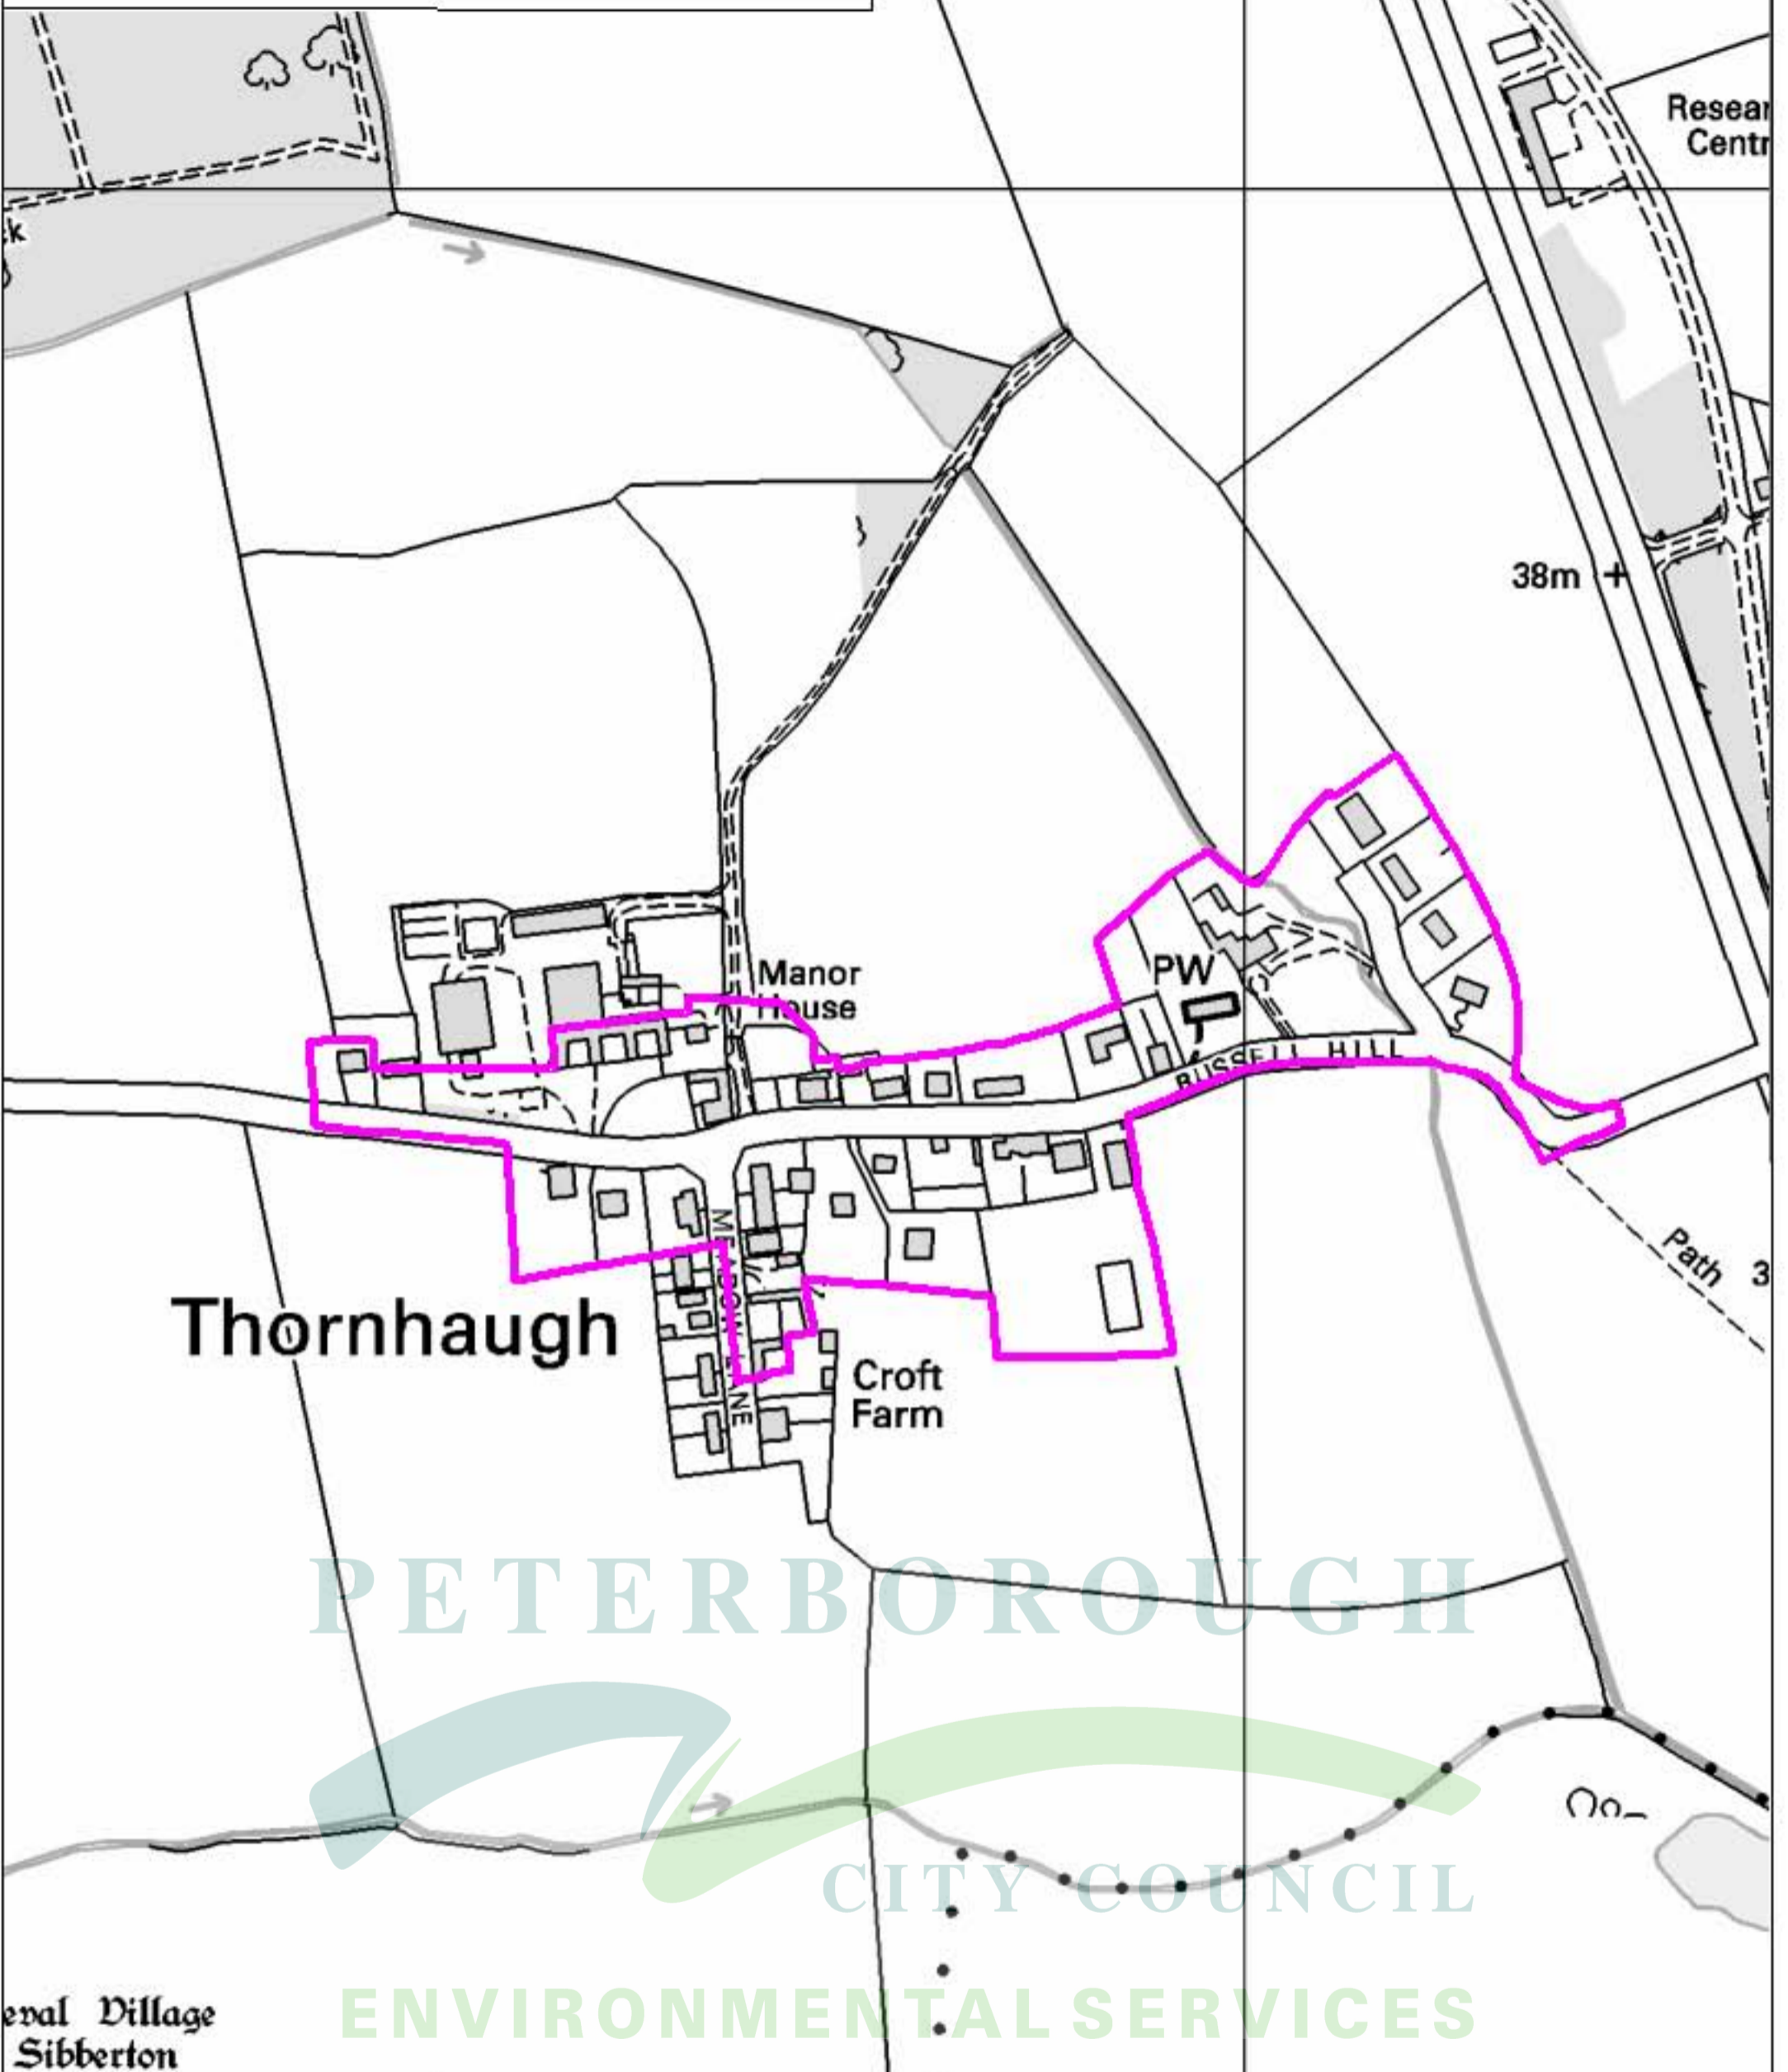

This map is reproduced from or based upon Ordnance Survey material with the permission of Ordnance Survey on behalf of the Controller of Her Majesty's Stationary Office
© Crown copyright. Unauthorised reproduction infringes Crown copyright and may lead to prosecution or civil proceedings. Peterborough City Council. 10024298.2005.

Thornhaugh

Manor House

PW

RUSSELL HILL

Croft Farm

Path 3

PETERBOROUGH

CITY COUNCIL

ENVIRONMENTAL SERVICES

eval Village
Sibberton

THORNHAUGH
CONSERVATION AREA
PETERBOROUGH UNITARY AUTHORITY

 Conservation Area

Scale 1:5000

This page is intentionally left blank