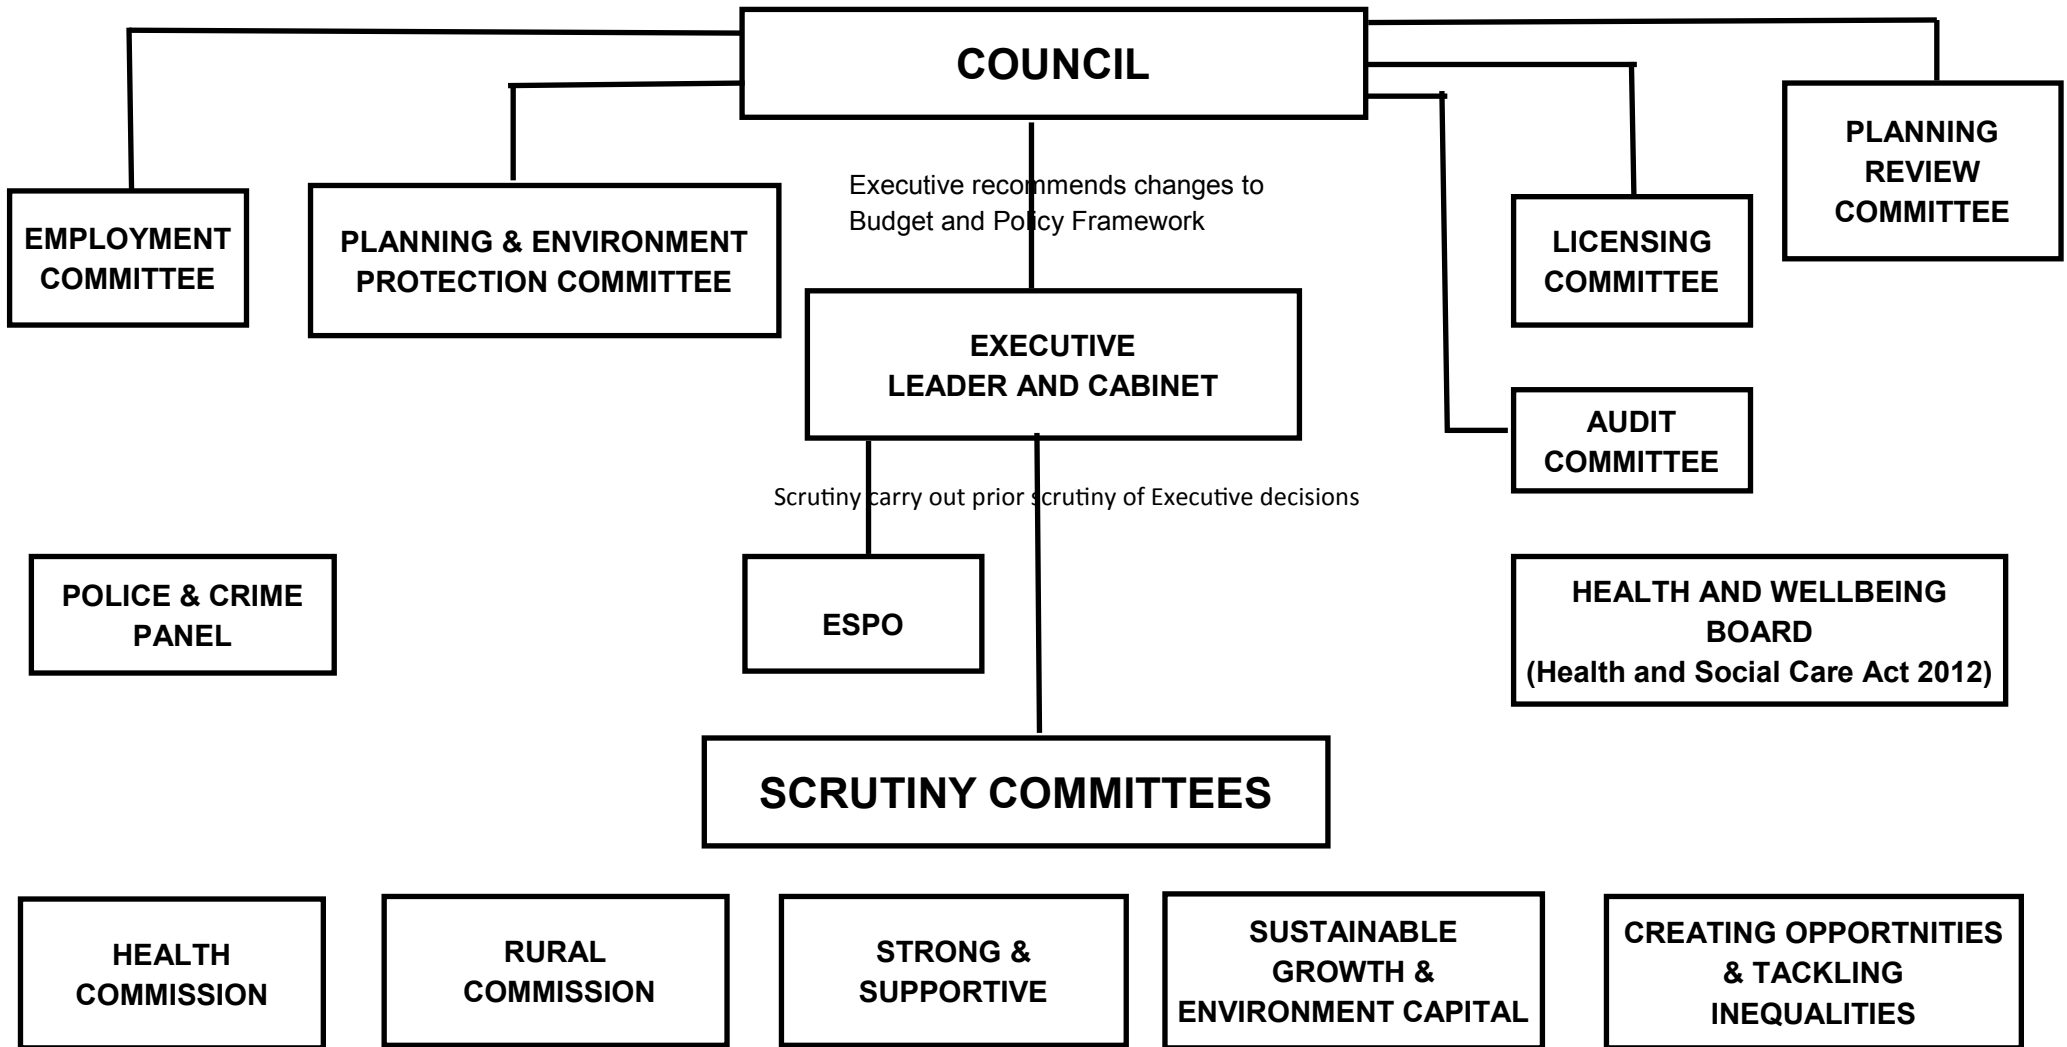

# PETERBOROUGH CITY COUNCIL

LOCAL GOVERNMENT ACT 2000 (AS AMENDED)

STRUCTURE OF EXECUTIVE ARRANGEMENTS

(MEMBER LEVEL)

197

This page is intentionally left blank