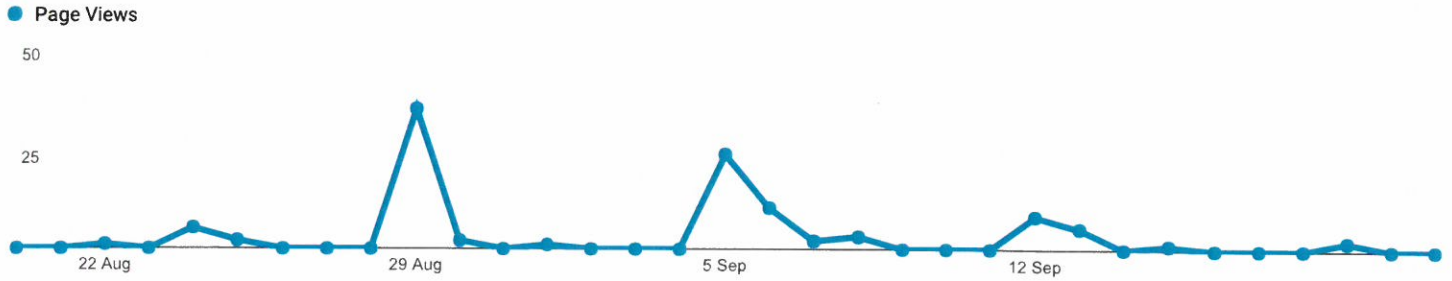

Pages

APPENDIX E

20 Aug 2017 - 21 Sep 2017

All Users  
100.00% Page Views

Explorer

This data was filtered using an advanced filter.

Page	Source	Page Views	Unique Page Views	Avg. Time on Page	Entrances	Bounce Rate	% Exit	Page Value
		99 % of Total: 0.03% (339,359)	92 % of Total: 0.04% (252,493)	00:01:41 Avg for View: 00:01:45 (-4.57%)	76 % of Total: 0.06% (119,334)	55.26% Avg for View: 40.72% (35.71%)	81.82% Avg for View: 35.16% (132.67%)	£0.00 % of Total: 0.00% (£0.31)
1. /council/consultations/draft-byelaws-hackney-carriag-e-consultation/	m.facebook.com	35 (35.35%)	34 (36.96%)	00:04:28	34 (44.74%)	47.06%	94.29%	£0.00 (0.00%)
2. /council/consultations/draft-byelaws-hackney-carriag-e-consultation/	t.co	29 (29.29%)	27 (29.35%)	00:02:51	27 (35.53%)	51.85%	93.10%	£0.00 (0.00%)
3. /council/consultations/draft-byelaws-hackney-carriag-e-consultation/	(direct)	16 (16.16%)	14 (15.22%)	00:01:09	6 (7.89%)	66.67%	37.50%	£0.00 (0.00%)
4. /council/consultations/draft-byelaws-hackney-carriag-e-consultation/	google	8 (8.08%)	7 (7.61%)	00:00:59	1 (1.32%)	100.00%	62.50%	£0.00 (0.00%)
5. /council/consultations/draft-byelaws-hackney-carriag-e-consultation/	facebook.com	3 (3.03%)	3 (3.26%)	00:00:00	3 (3.95%)	66.67%	100.00%	£0.00 (0.00%)
6. /council/consultations/draft-byelaws-hackney-carriag-e-consultation/	l.facebook.com	2 (2.02%)	2 (2.17%)	00:00:00	2 (2.63%)	100.00%	100.00%	£0.00 (0.00%)
7. /council/consultations/draft-byelaws-hackney-carriag-e-consultation/	pcc.i3x.co.uk	2 (2.02%)	1 (1.09%)	00:00:50	0 (0.00%)	0.00%	50.00%	£0.00 (0.00%)
8. /council/consultations/draft-byelaws-hackney-carriag-e-consultation/	twitter.com	2 (2.02%)	2 (2.17%)	00:00:00	2 (2.63%)	100.00%	100.00%	£0.00 (0.00%)
9. /council/consultations/draft-byelaws-hackney-carriag-e-consultation/	mail.google.com	1 (1.01%)	1 (1.09%)	00:00:00	0 (0.00%)	0.00%	100.00%	£0.00 (0.00%)
10. /council/consultations/draft-byelaws-hackney-carriag-e-consultation/	p.socialstudio.radian6.com	1 (1.01%)	1 (1.09%)	00:00:00	1 (1.32%)	100.00%	100.00%	£0.00 (0.00%)